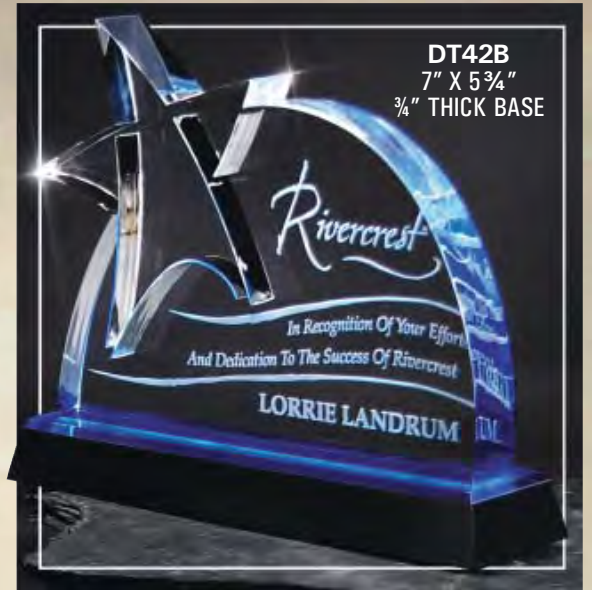

DT610R
2¾" x 6" x 1½"

DT701MR
3" x 8½" x 2"

DT812B
3½" x 10" x 2"

DT701MB
3" x 8½" x 2"

DT610B
2¾" x 6" x 1½"

DT215
7" STAR AWARD
ENGRAVING AREA
3½" x 5½"

DT42B
7" X 5¾"
¾" THICK BASE

Deep Lasered Star