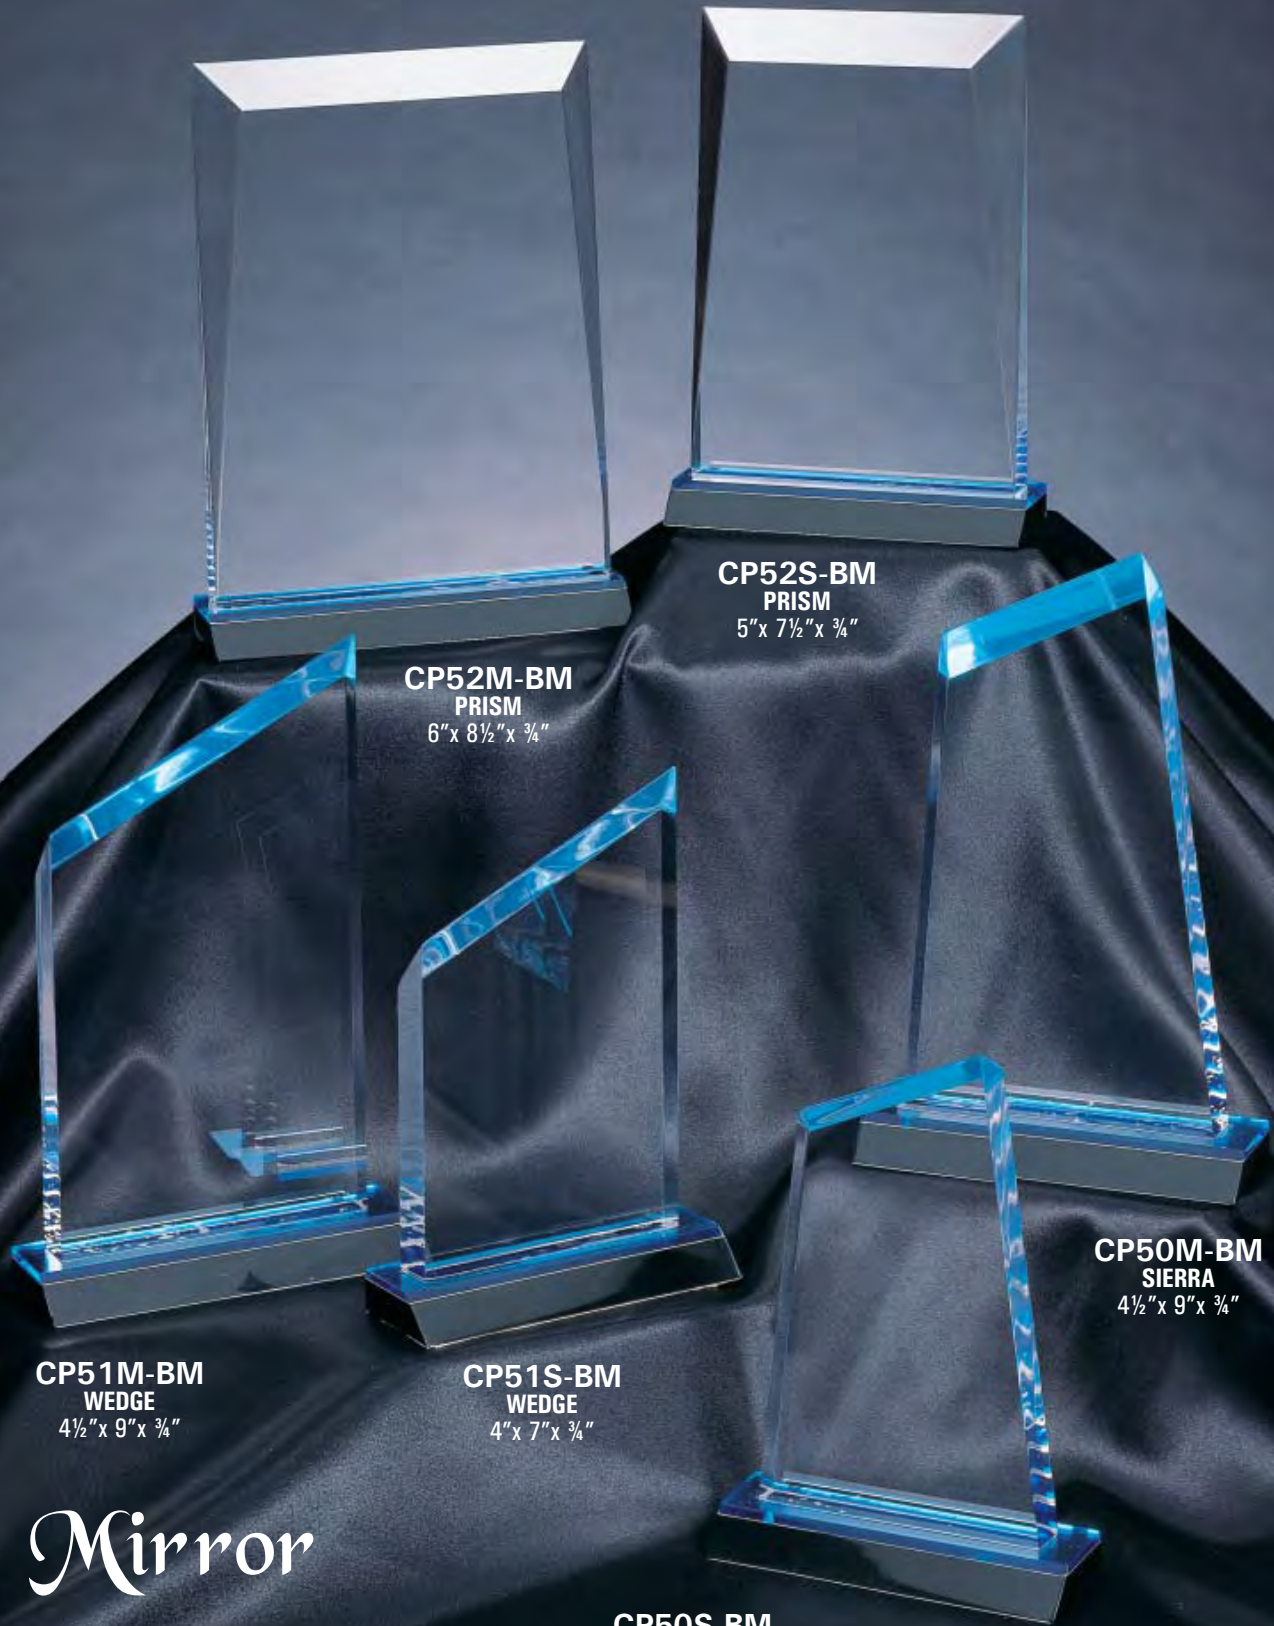

CP26M-BL
TRIANGLE
5 1/2" x 7 3/4" x 3/4"

Jade Series

CP09L-JD
MILLENNIUM
4" x 11 1/4" x 3/4"

CP35M-JD
FLAME
5" x 10 1/2" x 3/4"

CP35S-JD
FLAME
4 1/4" x 9" x 3/4"

CP09M-JD
MILLENNIUM
4" x 9 3/4" x 3/4"

CP24S-JD
WEDGE
3" x 6 1/4" x 3/4"

CP24M-JD
WEDGE
3" x 7 3/4" x 3/4"

CP27M-JD
DIAMOND
7" x 7 1/4" x 3/4"

CP27S-JD
DIAMOND
5 3/4" x 5 3/4" x 3/4"

CP26S-JD
TRIANGLE
4 1/2" x 6 3/4" x 3/4"

CP26M-JD
TRIANGLE
5 1/2" x 7 3/4" x 3/4"

**CP52M-BM
PRISM**
6" x 8½" x ¾"