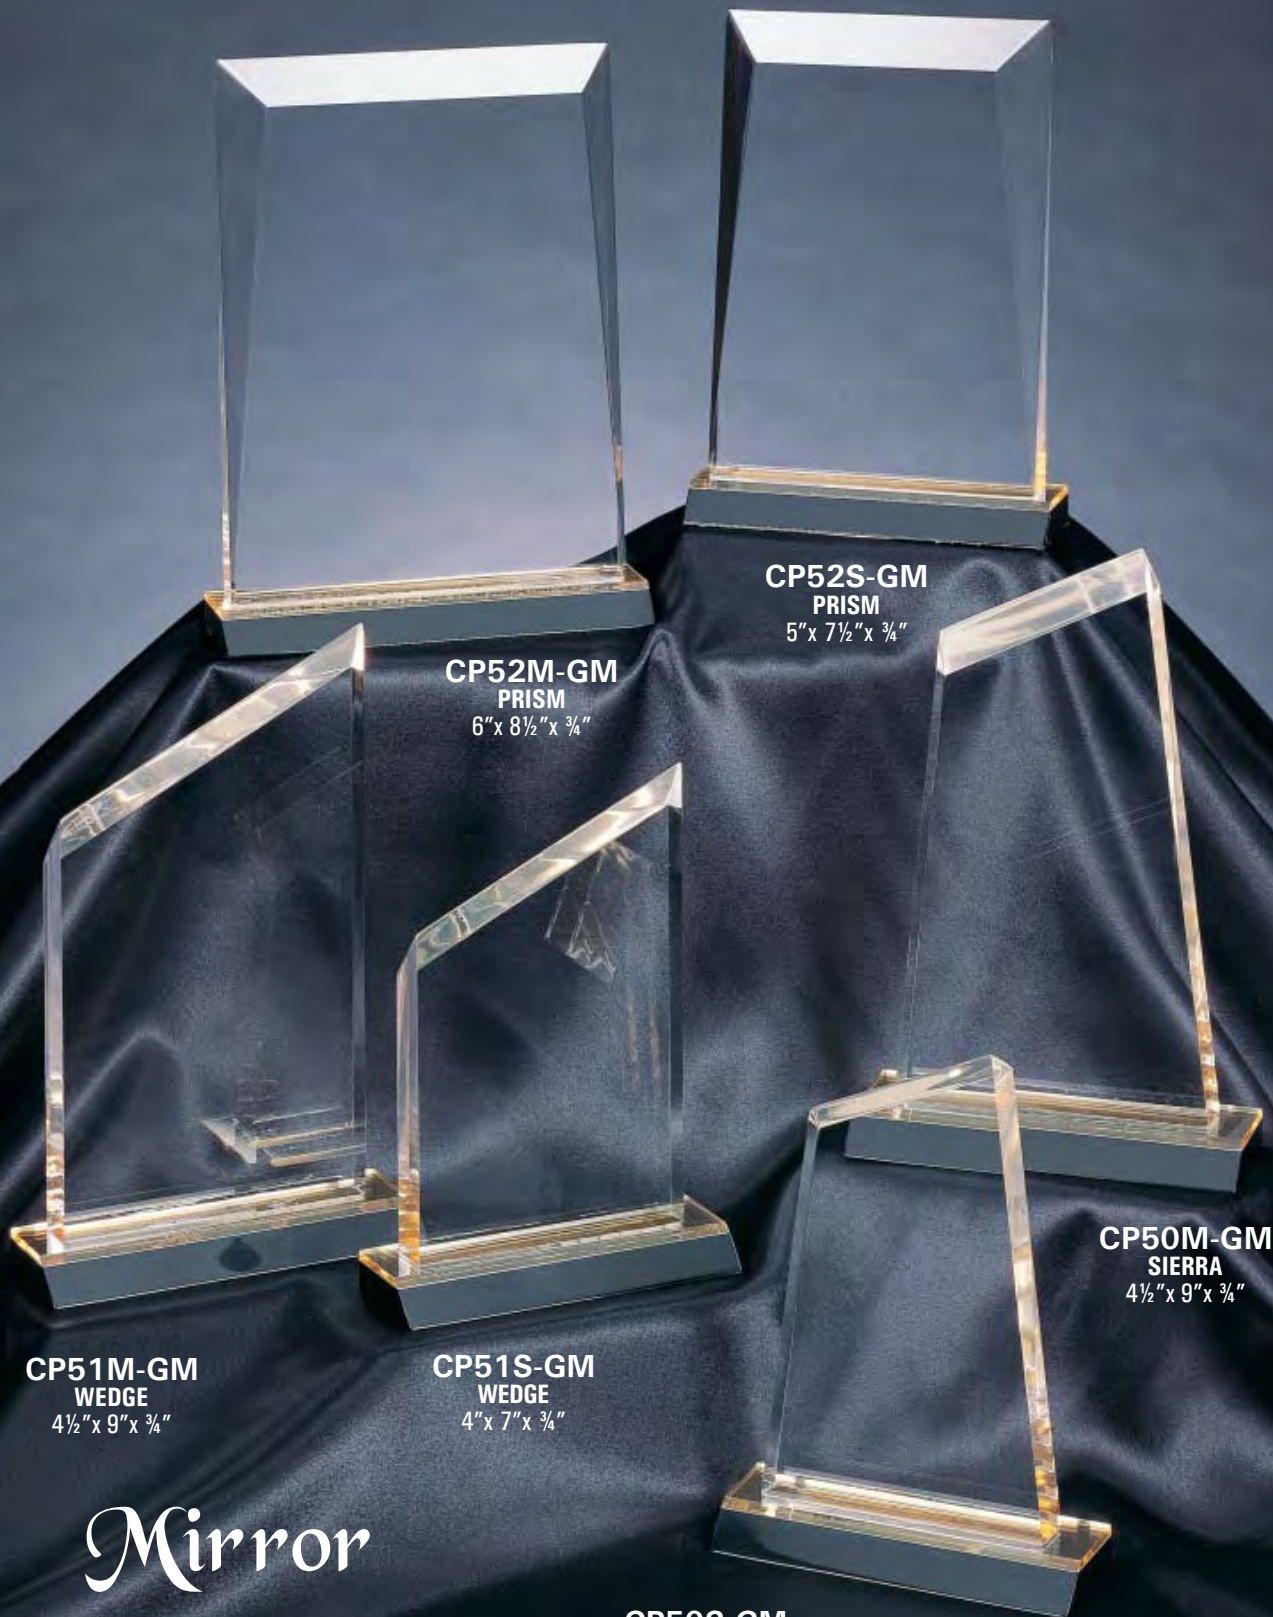

**CP52S-BM
PRISM**
5" x 7½" x ¾"

**CP51M-BM
WEDGE**
4½" x 9" x ¾"

**CP51S-BM
WEDGE**
4" x 7" x ¾"

**CP50M-BM
SIERRA**
4½" x 9" x ¾"

**CP50S-BM
SIERRA**
4" x 7" x ¾"

Mirror Series

CP52M-GM
PRISM
6" x 8½" x ¾"

CP52S-GM
PRISM
5" x 7½" x ¾"

CP50M-GM
SIERRA
4½" x 9" x ¾"

CP51M-GM
WEDGE
4½" x 9" x ¾"

CP51S-GM
WEDGE
4" x 7" x ¾"

CP50S-GM
SIERRA
4" x 7" x ¾"

Mirror Series

Jewel Series

CP58
5" x 7" x 3/4"